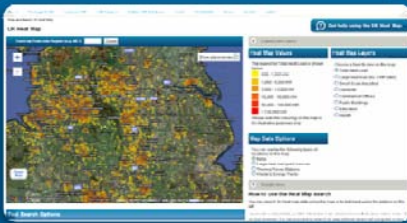

Website Tools

UK Heatmap

Public CHP Database

- Interactive, dynamic Google Maps based heat map for UK
- 1 x 1 km resolution
- Simple Web App to replace CHP Sizer
- Can model packaged CHP systems
- Database of operational CHP
- Search by Region, CHP type, Sector